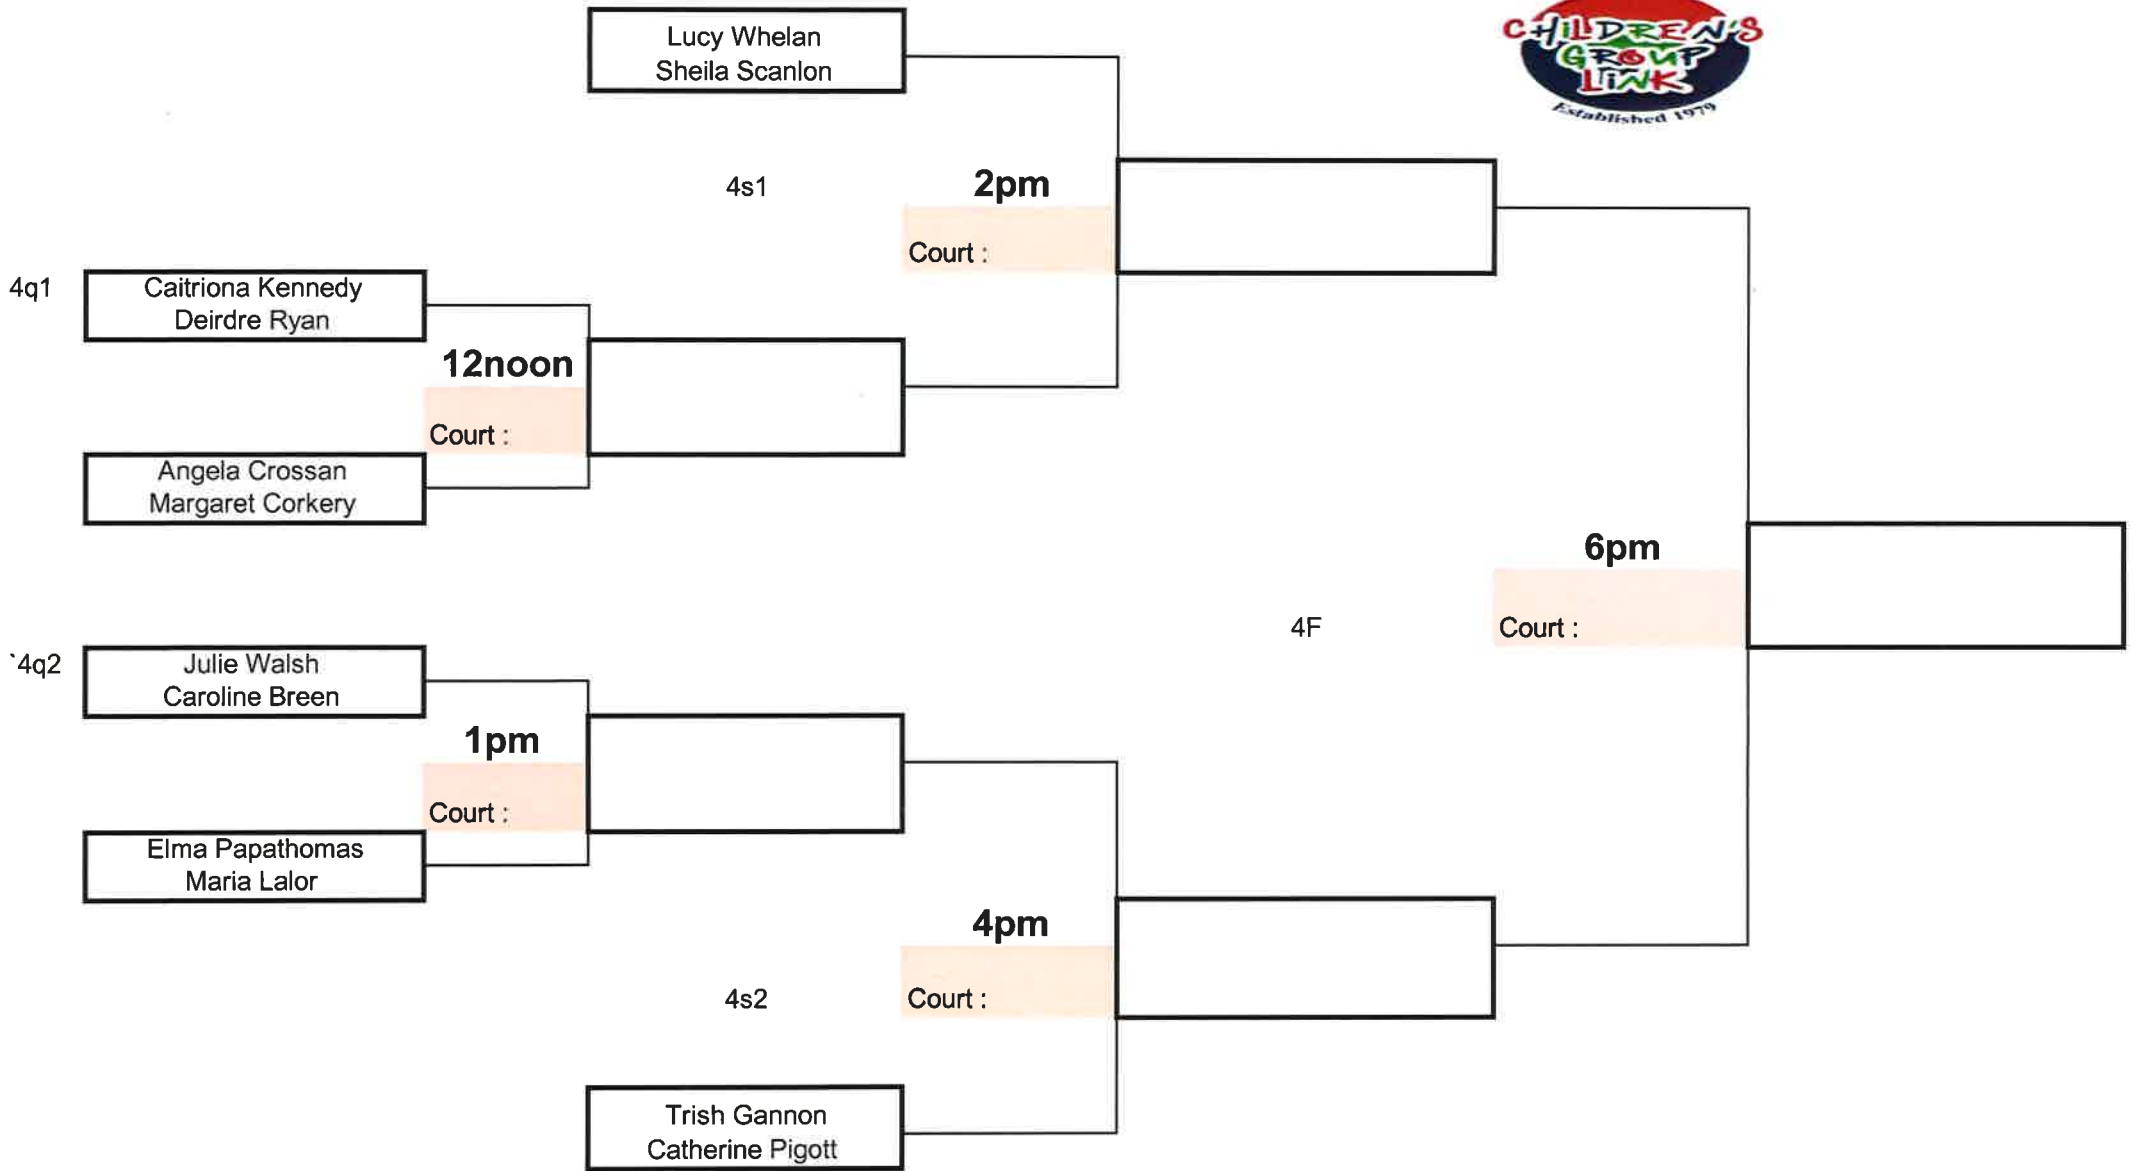

7S1

1pm

Court :

Bernie Walsh
Dermot O'Reilly

Tom Finnegan Architects Cup

Tom Finnegan Architects PLATE

1S1

Denise Kenneally
Laura Fleming