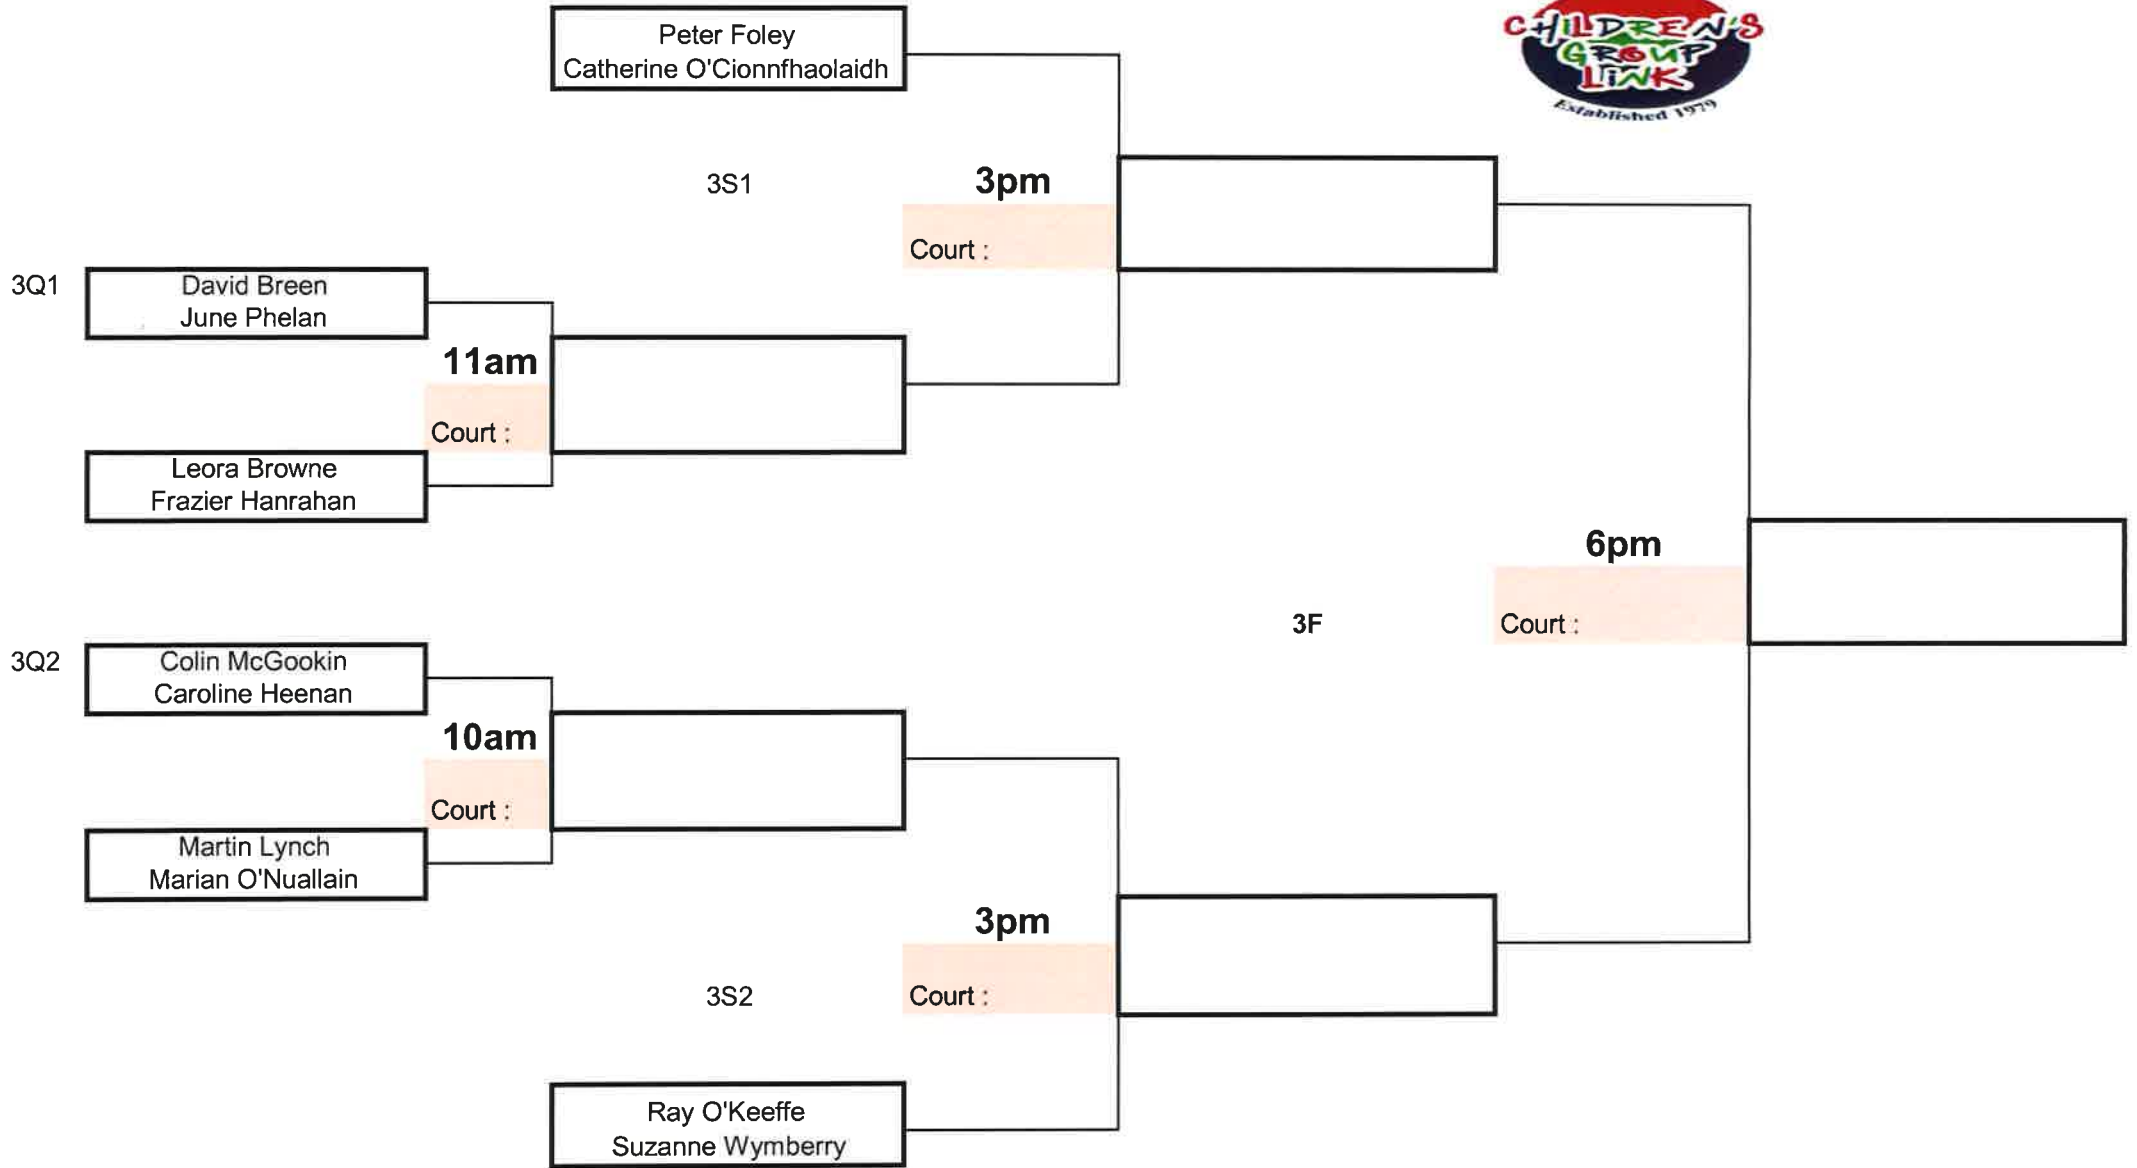

Tom Rafter
Jean Brosnan

9Q2

4pm

Court :

Carl Phelan
Gormlaith Browne

Landbridge Properties Cup

Landbridge Properties Plate

Carmel Brennan
Tom Fallon